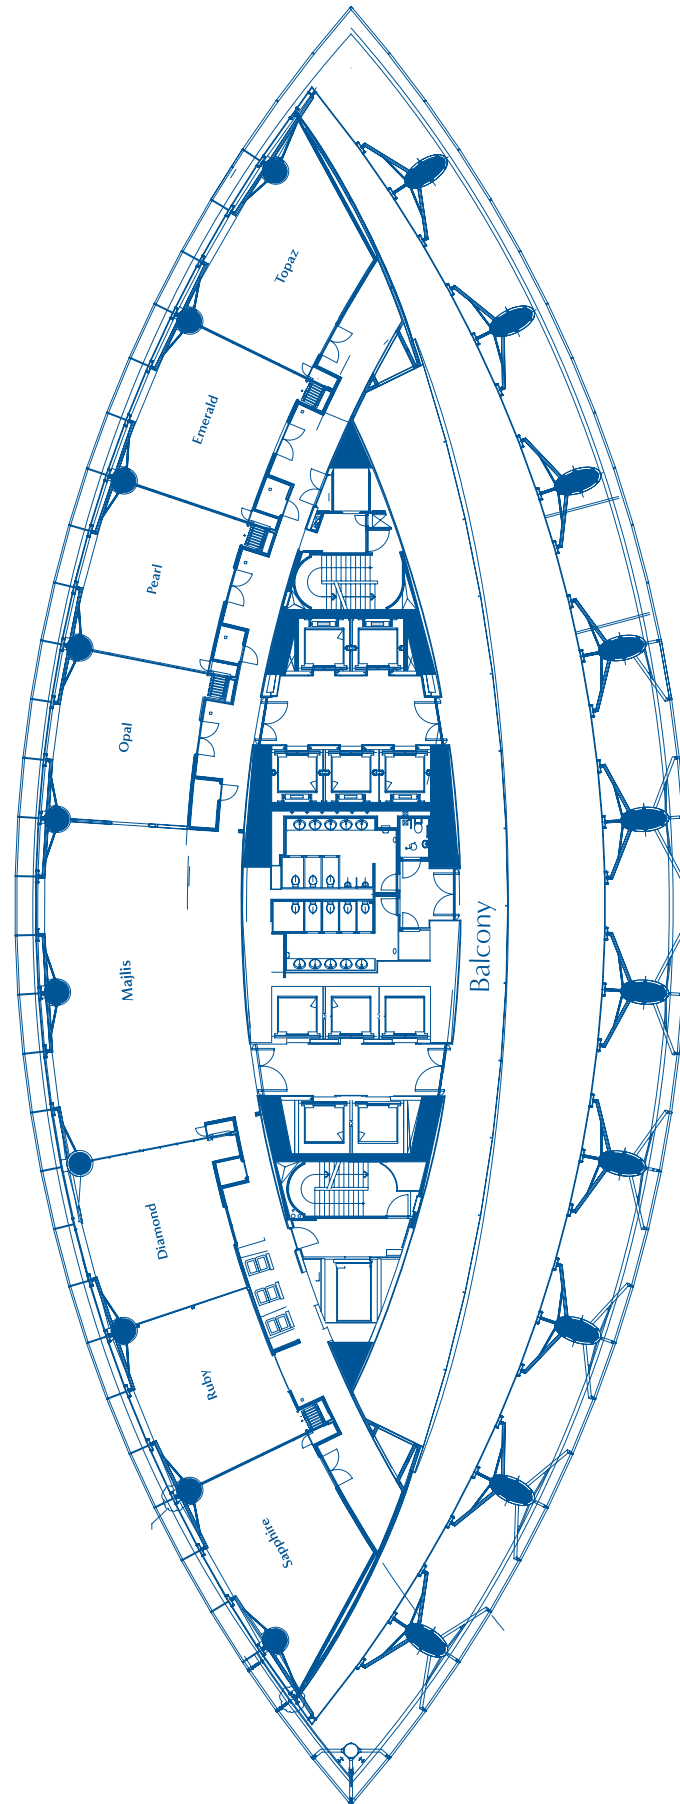

rotana.com

C5 floor - Function rooms layout

Conference and event facilities

Meeting Rooms	Total Area (m2)	Theatre	Classroom	U-Shape	Boardroom	Reception	Dining	Cabaret
Sapphire + Ruby	17.9 x 7.2 = 128.8	80	60	40	40	80	80	50
Opal + Pearl + Emerald + Topaz	35.3 x 7.2 = 254.1	160	120	-	-	160	120	100
Opal + Pearl	17.4 x 7.2 = 125.2	80	60	40	40	80	80	50
Emerald + Topaz	17.9 x 7.2 = 128.8	80	60	40	40	80	80	50
Sapphire	9.2 x 7.2 = 66.2	40	30	20	20	40	40	20
Ruby	8.7 x 7.2 = 62.6	40	30	20	20	40	40	20
Diamond	9.2 x 7.2 = 66.2	40	30	20	20	40	40	20
Opal	8.7 x 7.2 = 62.6	40	30	20	20	40	40	20
Pearl	8.7 x 7.2 = 62.6	40	30	20	20	40	40	20
Emerald	8.7 x 7.2 = 62.6	40	30	20	20	40	40	20
Topaz	9.2 x 7.2 = 66.2	40	30	20	20	40	40	20
Emerald + Pearl + Opal	26.1 x 7.2 = 187.9	100	90	60	60	120	100	75
Topaz + Emerald + Pearl	26.6 x 7.2 = 191.5	100	90	60	60	120	100	75
Emerald + Pearl	17.4 x 7.2 = 125.2	65	60	40	40	80	80	50

Seven meeting rooms can be partitioned into individual sections or combined
 Open daylight and high ceiling
 One executive boardroom
 Latest audiovisual equipments
 An integrated presentation system
 Mobile conference system