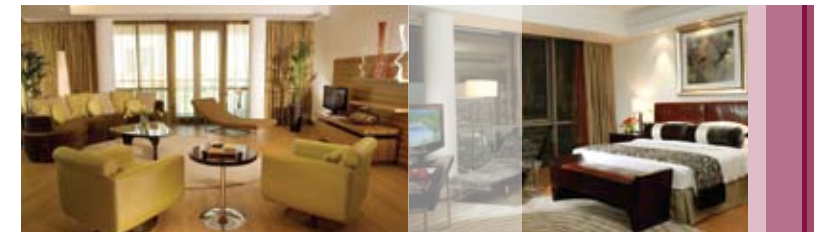

Accommodation

BurJuman Arjaan by Rotana offers the distinctive traveller 80 Classic one bedroom suites, 48 Deluxe one bedroom suites, 16 Premium one bedroom suites, 3 three bedroom Townhouses and 1 four bedroom Penthouse. All suites include a wealth of attractive and contemporary accessories with modern day amenities such as iPod players, multi-channel TV, tea and coffee making facilities, IDD telephone, mini bar and personal in-room safe.

Guests can also enjoy meals in the comfort of their rooms with 24-hour in-room dining.

Recreation

Maintaining your fitness routine while travelling is simple at BurJuman Arjaan by Rotana. The state-of-the-art Gymnasium gives you unlimited access to latest cardio and weight-training equipment in a relaxed ambiance. Towel service, refreshments and DVD rentals are also available. The outdoor child-friendly swimming pool is temperature controlled with Lifeguard on duty to assist you.