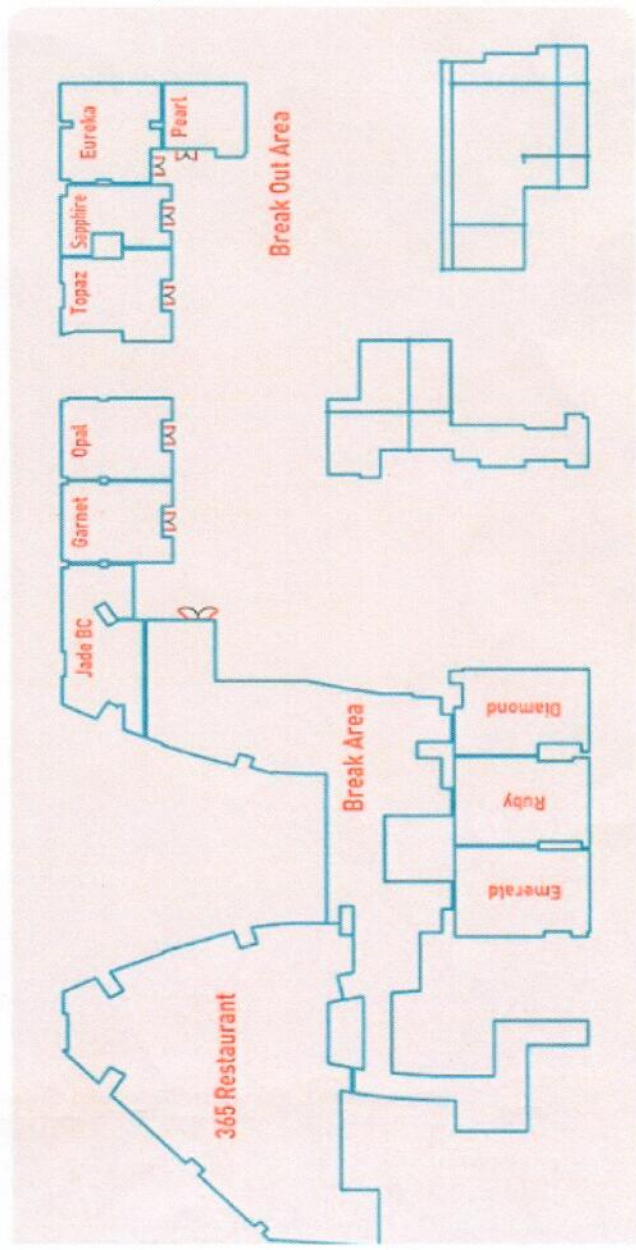

This Novotel offers 10 Meeting:

| Function Room | dimension in m ² | Number of Persons | | | | |
|---------------|-----------------------------|-------------------|---------|-----------|---------|-----------|
| | | boardroom | theatre | classroom | u-shape | reception |
| Diamond | 78 | 30 | 50 | 36 | 20 | 60 |
| Ruby | 87 | 30 | 50 | 36 | 20 | 60 |
| Emerald | 95 | 30 | 50 | 36 | 20 | 50 |
| -Total | 240 | - | 170 | 100 | - | 225 |
| Garnet | 65 | 24 | 50 | 27 | 18 | 50 |
| Opal | 65 | 24 | 50 | 27 | 18 | 50 |
| Topaz | 60 | 24 | 50 | 27 | 16 | 50 |
| Sapphire | 40 | 18 | 20 | 12 | 12 | 30 |
| Eureka | 70 | 15 | - | - | - | - |
| Pearl | 45 | 24 | 25 | 24 | 18 | 30 |
| Jade BC | - | 10 | - | - | - | - |