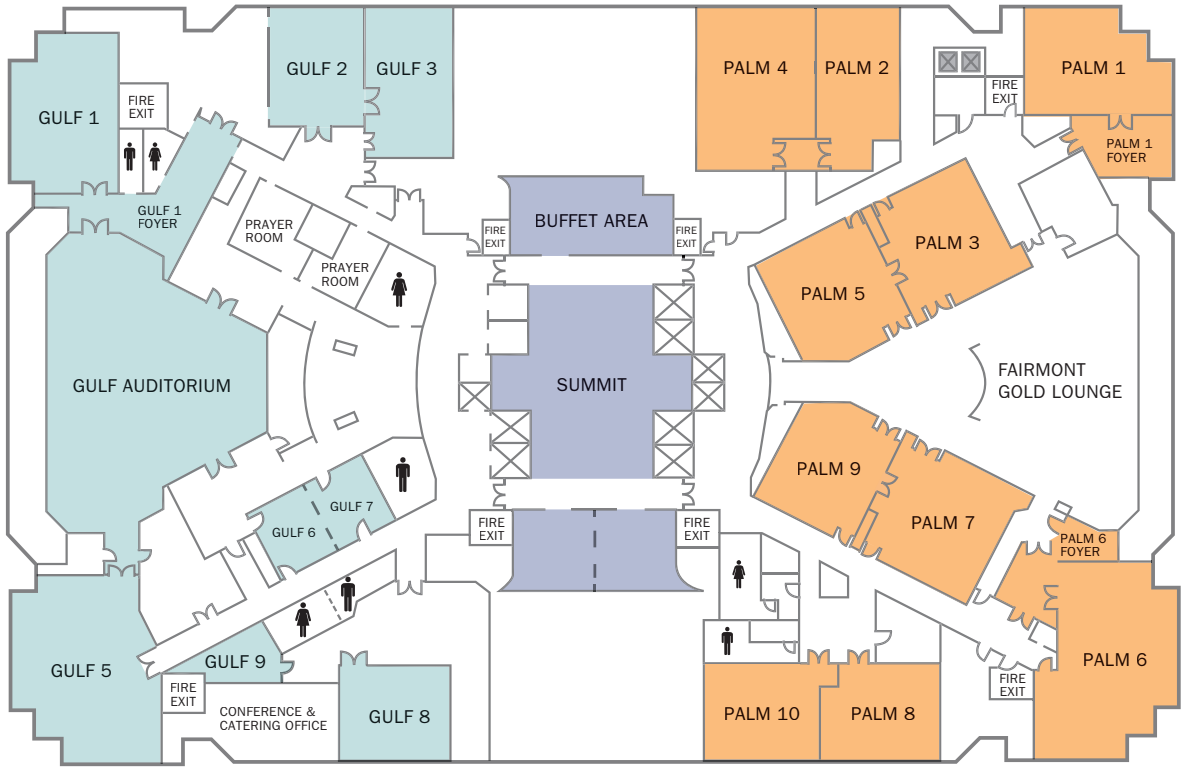

FLOOR PLAN: MEETING AND EVENT SPACES

CAPACITY CHART: MEETING AND EVENT SPACES

	OVERALL DIMENSIONS		SQUARE		HEIGHT		CAPACITIES							
	METRES	FEET	METRES	FEET	METRES	FEET	THEATRE	BOARDROOM	U-SHAPE	CLASSROOM	BANQUET	BUFFET	RECEPTION	CABARET
GULF AUDITORIUM	16.8 x 9.1	55' 4" x 30'	253	2,723	2.7	8' 11"	200	35	40	120	120	100	200	100
GULF 1	11.4 x 7.2	37' 5" x 23' 8"	82	886	2.7	8' 11"	-	15	-	-	-	-	-	-
GULF 2	8.1 x 5.9	26' 8" x 19' 4"	48	515	2.7	8' 11"	35	12	14	24	30	-	40	24
GULF 3	10.3 x 6.1	33' 10" x 20'	63	676	2.4	7' 11"	42	16	15	30	32	20	50	25
GULF 5	10.4 x 13.1	34' x 43'	136	1,462	2.4	7' 11"	70	20	25	50	60	40	80	40
GULF 6	5 x 4.5	16' 5" x 14' 7"	22	241	2.4	7' 11"	15	6	-	-	-	-	-	-
GULF 7	4.6 x 3.7	15' 1" x 12'	17	181	2.4	7' 11"	15	6	-	-	-	-	-	-
GULF 6 & 7	9.6 x 8.2	31' 6" x 26' 7"	39	422	2.4	7' 11"	30	12	-	-	-	-	-	-
GULF 8	5.1 x 6.5	16' 7" x 21' 2"	33	352	2.4	7' 11"	-	10	-	-	-	-	-	-
GULF 9	4.6 x 3.9	15' x 13'	18	195	2.4	7' 11"	-	8	6	-	-	-	-	-
PALM 1	10.4 x 7.6	34' x 25'	79	850	2.4	7' 11"	45	16	20	24	40	40	55	32
PALM 2	9.4 x 6	20' 8" x 19' 7"	38	406	2.4	7' 11"	45	16	14	25	30	20	50	24
PALM 3	7.6 x 7.4	24' 11" x 24' 4"	56	605	2.4	7' 11"	40	10	20	30	50	30	50	32
PALM 4	9.3 x 7.2	30' 5" x 23' 7"	67	717	2.4	7' 11"	60	16	20	30	50	30	60	32
PALM 5	7.6 x 7.4	24' 10" x 24' 4"	56	603	2.4	7' 11"	40	10	20	30	50	30	50	32
PALM 6	12.9 x 10.5	42' 2" x 34' 6"	135	1,456	2.4	7' 11"	60	20	20	40	60	40	80	40
PALM 7	7.6 x 7.4	25' x 24' 5"	57	610	2.4	7' 11"	40	10	16	24	40	30	50	24
PALM 8	7.4 x 6.6	24' 5" x 21' 8"	49	529	2.4	7' 11"	30	10	12	20	30	-	30	24
PALM 9	7.5 x 7.1	24' 8" x 23' 5"	54	578	2.4	7' 11"	40	10	12	24	40	30	40	24
PALM 10	7.2 x 6	24' x 20'	43	463	2.6	8' 6"	28	10	12	20	24	-	30	24
SUMMIT	19.8 x 7.3	64' 10" x 24'	144	1,555	7.6	25'	-	-	-	-	90	90	150	-