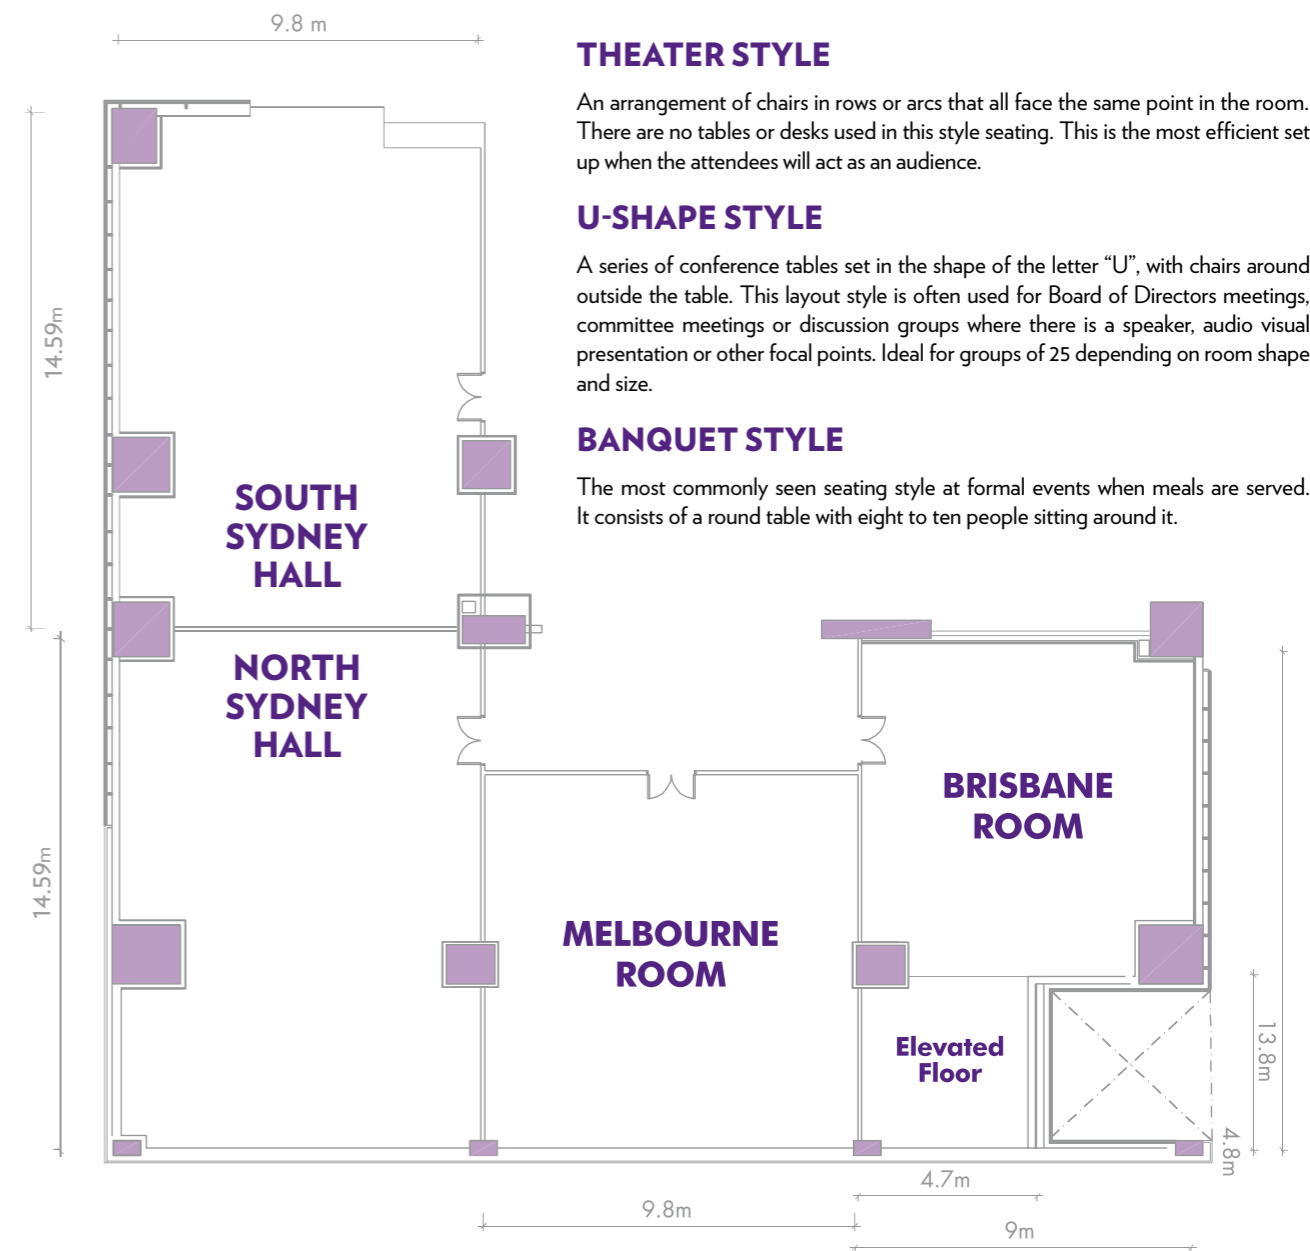

PARK REGIS

KRIS KIN HOTEL • DUBAI

**We promise to
DELIGHT YOU!**

EVENTS, CONFERENCES & BANQUETS

A BRAND OF StayWell HOSPITALITY GROUP

MEZZANINE FLOOR

FUNCTION / MEETING SPACE	SYDNEY COMBINED (NORTH & SOUTH HALLS)	SYDNEY NORTH	SYDNEY SOUTH	MELBOURNE	BRISBANE
Cocktail	200	80	80	70	70
Theatre	200	100	100	70	60
Banquet / Seated	180	90	90	65	55
Classroom	140	60	60	40	30
Cabaret	100	50	50	40	35
U-Shape	60	30	30	30	30
Boardroom	60	30	30	25	25
Area Square Meter	276	138	138	102	104

*Ceiling Height - 2.70 metres

MEETING ROOM & BANQUET FACILITIES

Park Regis Kris Kin Hotel Dubai offers comprehensive meeting, banquet and conference facilities. Our function rooms can accommodate a wide range of events from boardroom style meetings to cocktail parties for up to 220 guests.

BOARDROOM STYLE

This is generally one large "square" or "rectangle" that seats up to about 30 people around the edges depending on room shape and size. This style is not usually conducive to larger groups and works better with smaller, more intimate meetings.

COCKTAIL STYLE

A room set-up designed to encourage the flow of traffic so that participants can mix and mingle. High-top tables are placed throughout the room with limited or no seating provided. Any chairs are typically placed along the edges of the room.