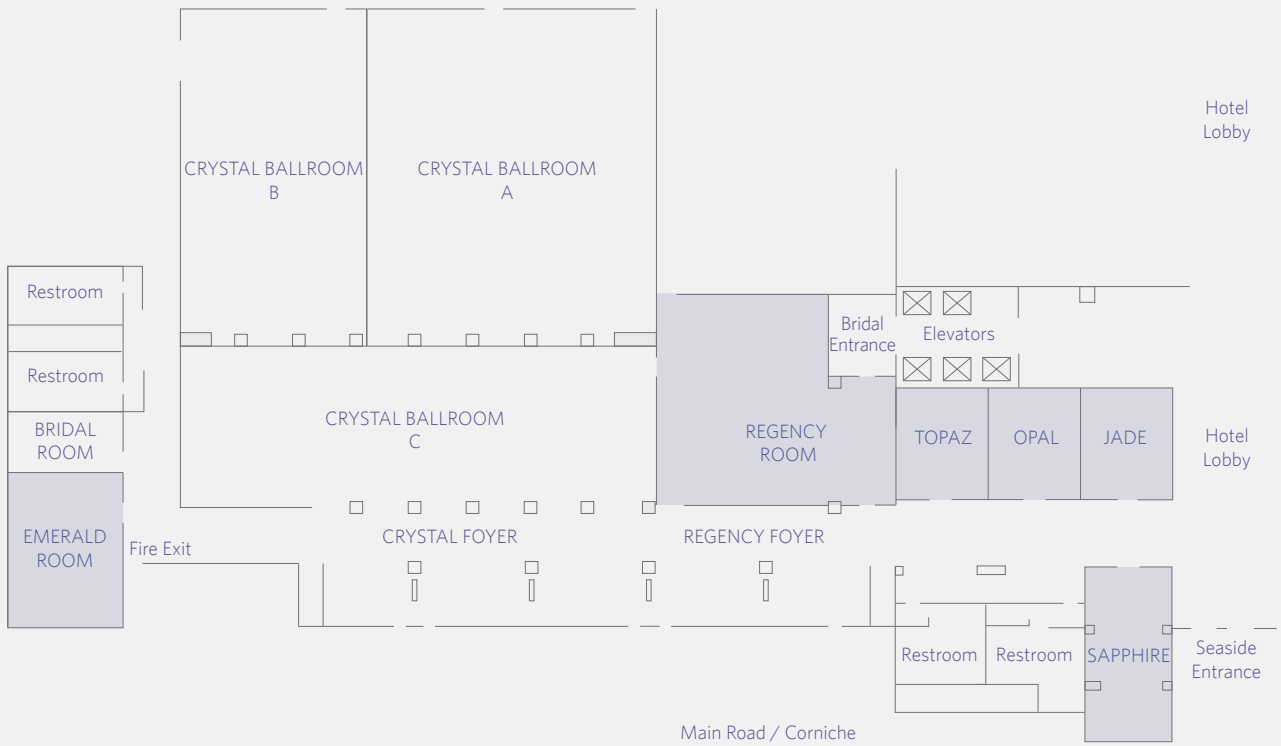

FLOOR PLAN
Lobby Level