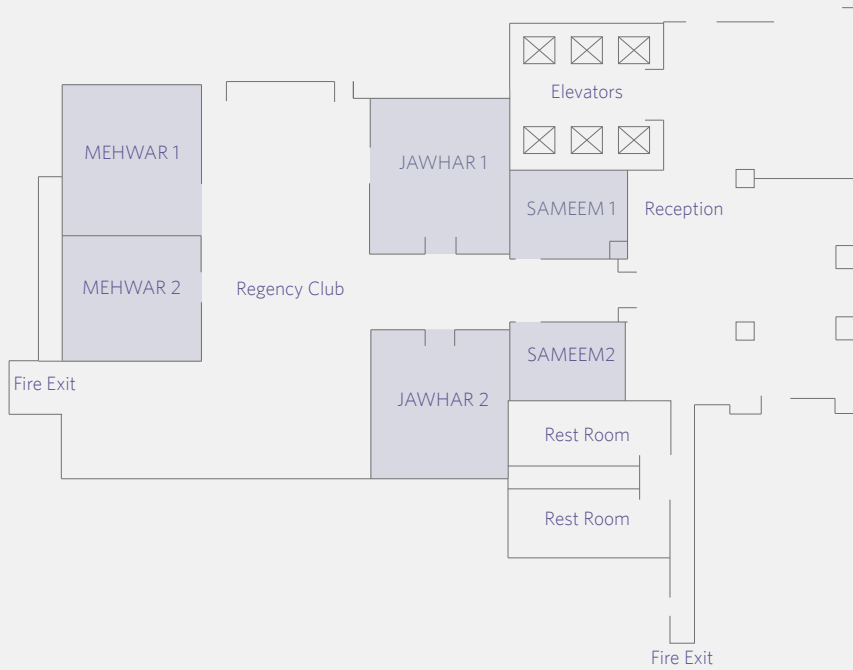

HYATT REGENCY DUBAI

P.O. Box 5588, Deira
Dubai, UAE
T +971 4 209 1234
dubai.regency.hyatt.com
dubai.regency@hyatt.com

FLOOR PLAN
Lobby Level

HYATT REGENCY DUBAI

P.O. Box 5588, Deira
Dubai, UAE
T +971 4 209 1234
dubai.regency.hyatt.com
dubai.regency@hyatt.com

FLOOR PLAN
Mezzanine Level
Al Markaz

Pearl Room

HYATT REGENCY DUBAI
P.O. Box 5588, Deira
Dubai, UAE
T +971 4 209 1234
dubai.regency.hyatt.com
dubai.regency@hyatt.com

FLOOR PLAN
Second Level
Diamond Room

Outdoor
Sukaria Tent