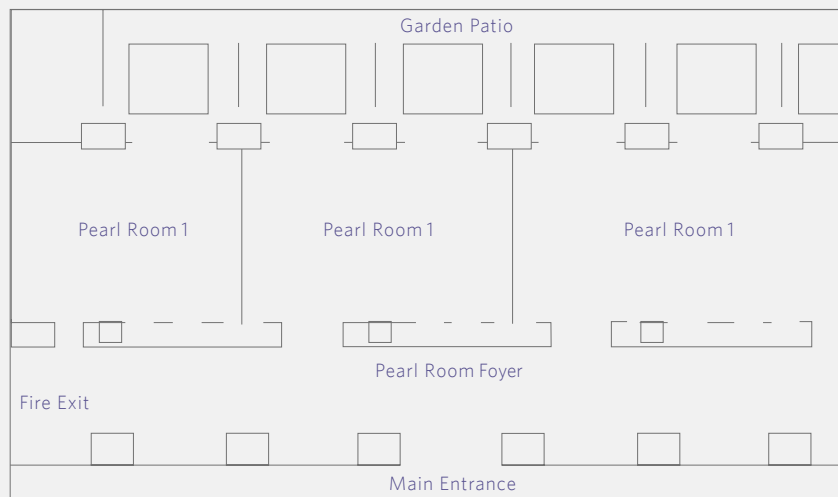

FLOOR PLAN
Mezzanine Level
Al Markaz

Pearl Room

HYATT REGENCY DUBAI
P.O. Box 5588, Deira
Dubai, UAE
T +971 4 209 1234
dubai.regency.hyatt.com
dubai.regency@hyatt.com

FLOOR PLAN
Second Level
Diamond Room

Outdoor
Sukaria Tent