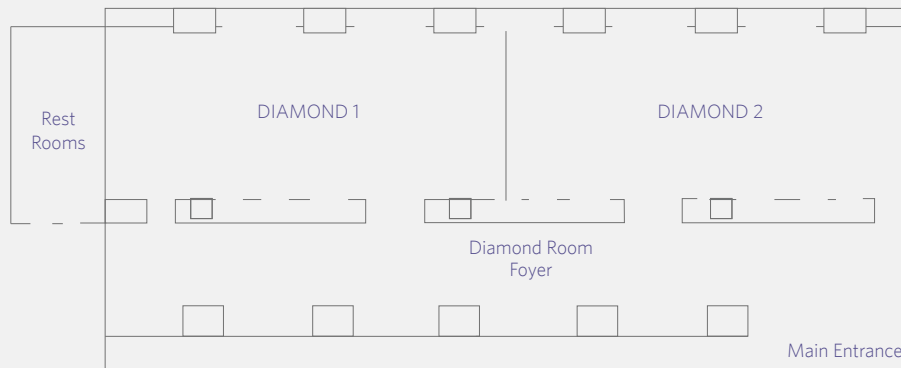

FLOOR PLAN
Mezzanine Level
Al Markaz

Pearl Room

HYATT REGENCY DUBAI
P.O. Box 5588, Deira
Dubai, UAE
T +971 4 209 1234
dubai.regency.hyatt.com
dubai.regency@hyatt.com

FLOOR PLAN
Second Level
Diamond Room

Outdoor
Sukaria Tent