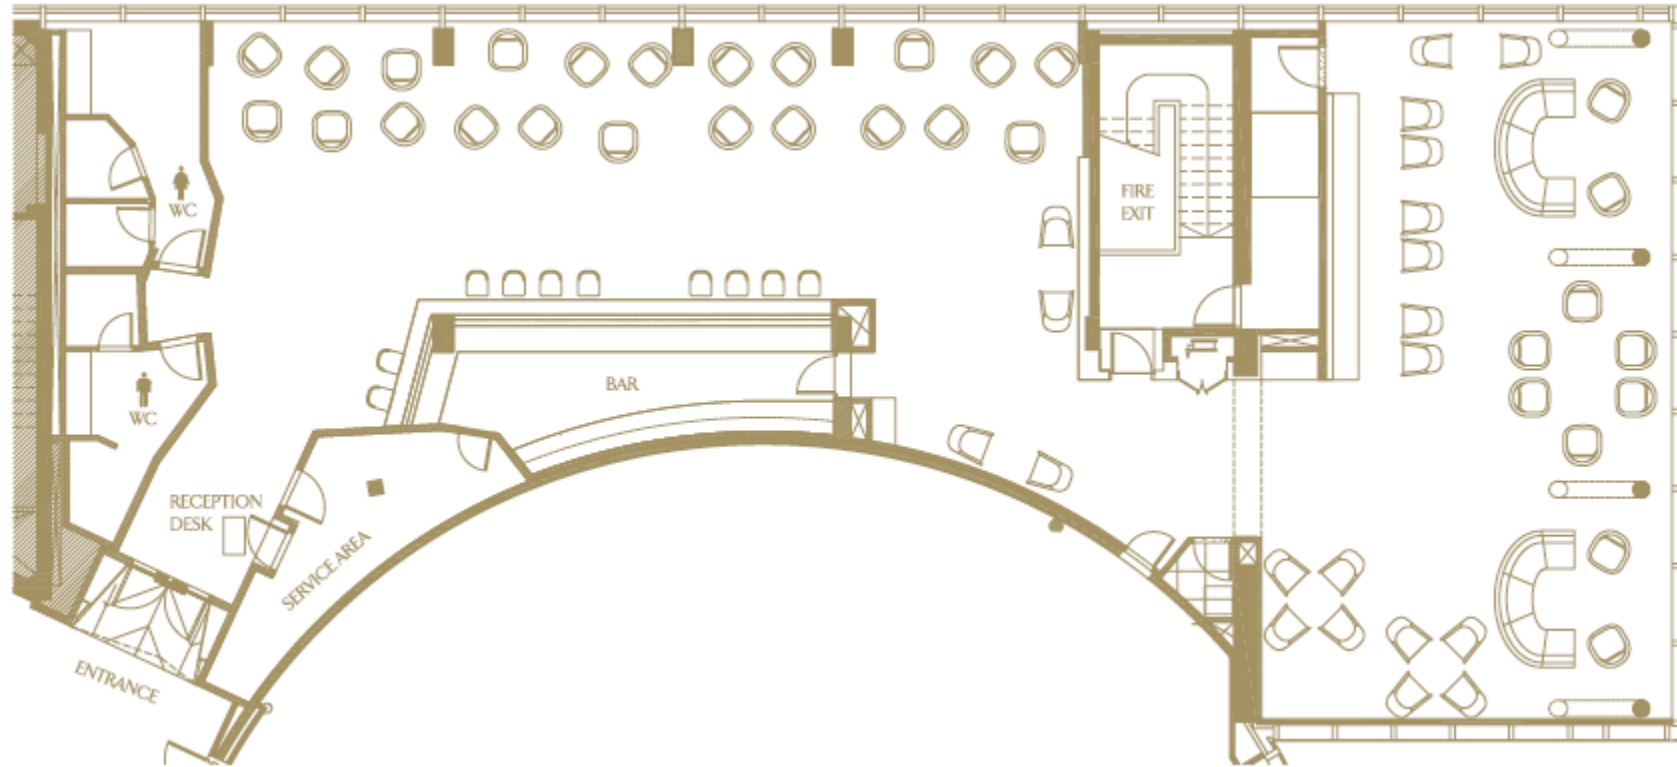

# PALM GARDEN

Venue	Area m <sup>2</sup>	Area sq. feet	Clear Height m/ft	Ceiling Height m/ft	Length m/ft	Width m	Theatre Front	Theatre Back	Classroom Front	Classroom Back	Cabaret	Boardroom	U-Shape	Round I/O	Round II	Cocktail
Palm Garden	-	-	-	-	-	-	120	120	-	-	80	22	25	80	88	150

# MARINA GARDEN

Venue	Area m <sup>2</sup>	Area sq. feet	Clear Height m/ft	Ceiling Height m/ft	Length m/ft	Width m	Theatre Front	Theatre Back	Classroom Front	Classroom Back	Cabaret	Boardroom	U-Shape	Round IO	Round II	Cocktail
Marina Garden	966	10397.9	-	-	23/75.4	42/137.7	350	350	-	-	280	56	60	350	385	400

# SCAPE RESTAURANT & LOUNGE

BURJ AL ARAB™  
Jumeirah

Venue	Area m <sup>2</sup>	Area sq. feet	Clear Height m/ft	Ceiling Height m/ft	Length m/ft	Width m	Theatre Front	Theatre Back	Classroom Front	Classroom Back	Cabaret	Boardroom	U-Shape	Round 10	Round 11	Cocktail
Scape Lounge (Outdoor)																Existing setup - 180
Scape Restaurant (Outdoor)																Existing setup - 90
Scape Restaurant (Indoor)																Existing setup - 90
Scape Restaurant (Indoor & Outdoor)																Existing setup - 180

# GOLD ON 27

Venue	Area m <sup>2</sup>	Area sq. feet	Clear Height m/ft	Colleg Height m/ft	Length m/ft	Width m	Theatre Front	Theatre Back	Classroom Front	Classroom Back	Cabaret	Boardroom	U-Shape	Round 10	Round 11	Cocktail
Gold on 27	-	-	-	-	-	-	-	-	-	-	-	-	-	-	-	85