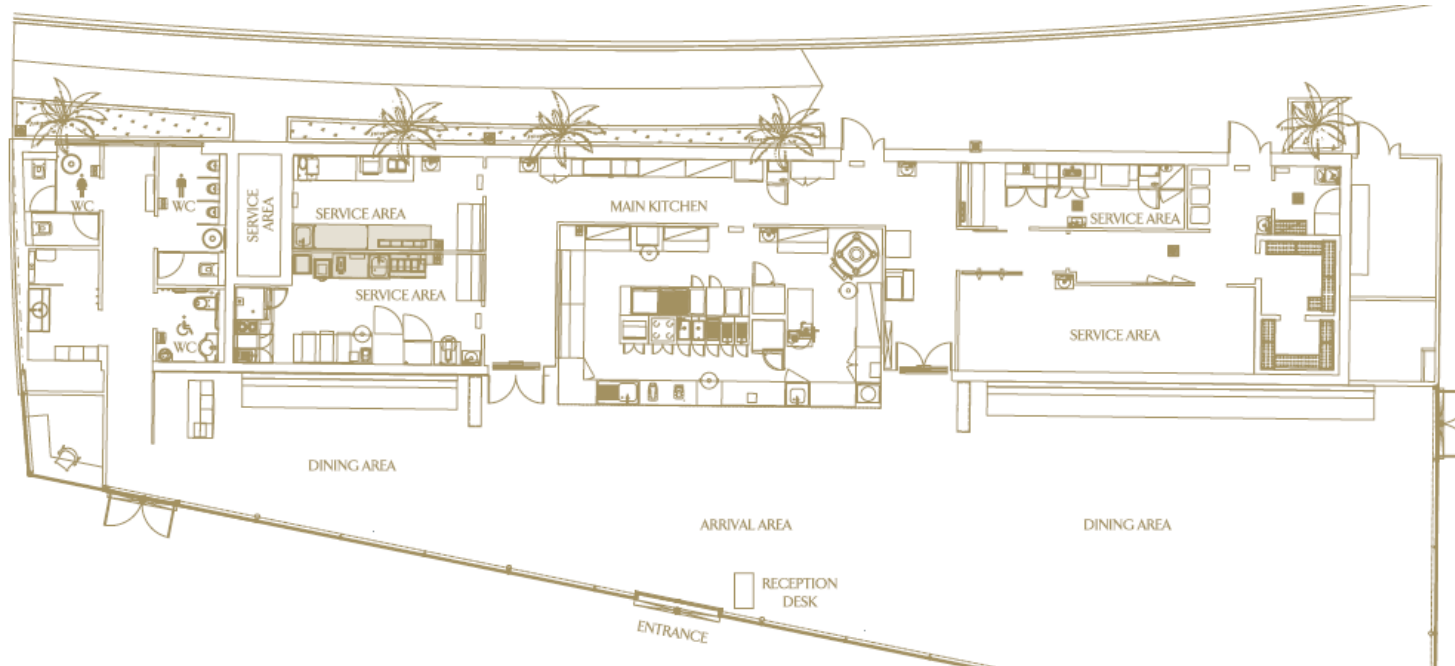

# PALM GARDEN

Venue	Area m <sup>2</sup>	Area sq. feet	Clear Height m/ft	Ceiling Height m/ft	Length m/ft	Width m	Theatre Front	Theatre Back	Classroom Front	Classroom Back	Cabaret	Boardroom	U-Shape	Round I/O	Round II	Cocktail
Palm Garden	-	-	-	-	-	-	120	120	-	-	80	22	25	80	88	150

# MARINA GARDEN

Venue	Area m <sup>2</sup>	Area sq. feet	Clear Height m/ft	Ceiling Height m/ft	Length m/ft	Width m	Theatre Front	Theatre Back	Classroom Front	Classroom Back	Cabaret	Boardroom	U-Shape	Round IO	Round II	Cocktail
Marina Garden	966	10397.9	-	-	23/75.4	42/137.7	350	350	-	-	280	56	60	350	385	400

# SCAPE RESTAURANT & LOUNGE

BURJ AL ARAB™  
Jumeirah

Venue	Area m <sup>2</sup>	Area sq. feet	Clear Height m/ft	Ceiling Height m/ft	Length m/ft	Width m	Theatre Front	Theatre Back	Classroom Front	Classroom Back	Cabaret	Boardroom	U-Shape	Round 10	Round 11	Cocktail
Scape Lounge (Outdoor)																Existing setup - 180
Scape Restaurant (Outdoor)																Existing setup - 90
Scape Restaurant (Indoor)																Existing setup - 90
Scape Restaurant (Indoor & Outdoor)																Existing setup - 180

# GOLD ON 27

Venue	Area m <sup>2</sup>	Area sq. feet	Clear Height m/ft	Colleg Height m/ft	Length m/ft	Width m	Theatre Front	Theatre Back	Classroom Front	Classroom Back	Cabaret	Boardroom	U-Shape	Round 10	Round 11	Cocktail
Gold on 27	-	-	-	-	-	-	-	-	-	-	-	-	-	-	-	85