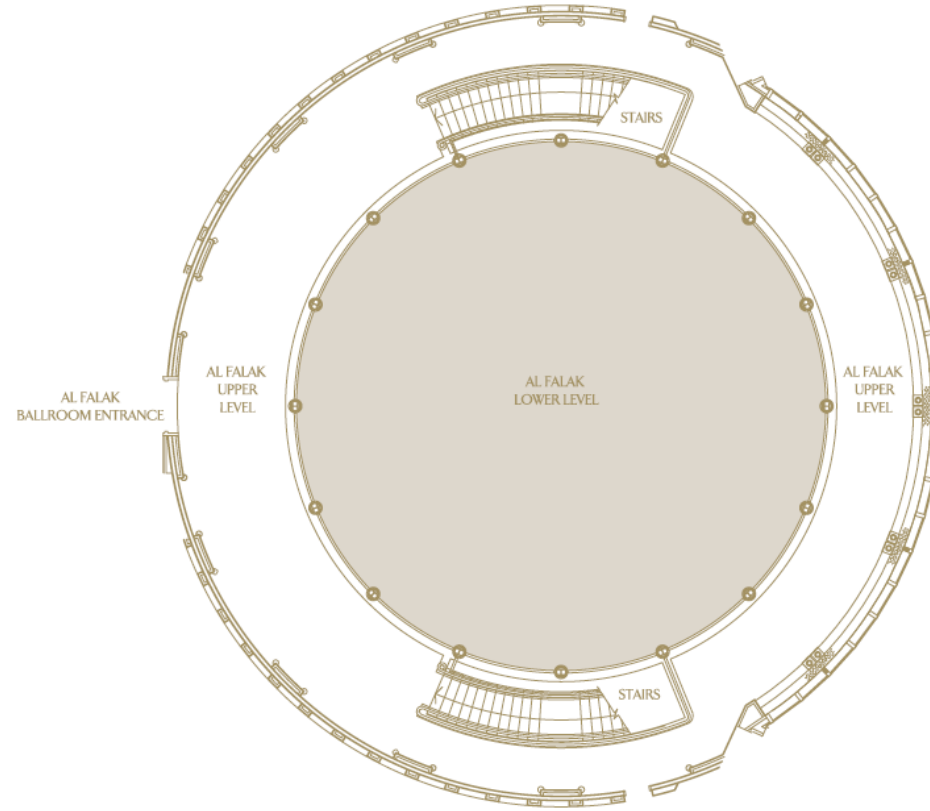

# BURJ AL ARAB JUMEIRAH

# AL FALAK BALLROOM

Venue	Area m <sup>2</sup>	Area sq. feet	Clear Height m/ft	Ceiling Height m/ft	Length m/ft	Width m	Theatre Front	Theatre Back	Classroom Front	Classroom Back	Cabaret	Boardroom	U-Shape	Round 10	Round 11	Cocktail
Al Falak Ballroom	30625	32964			17/55.7	17/55.7	-	250	-	110	136	40	50	220	242	300

# TAMEEN MAJLIS

Venue	Area m <sup>2</sup>	Area sq. feet	Clear Height m/ft	Ceiling Height m/ft	Length m/ft	Width m	Theatre Front	Theatre Back	Classroom Front	Classroom Back	Cabaret	Boardroom	U-Shape	Round 10	Round 11	Cocktail
Tameen	65	699.6	2.63/8.6	2.63/8.6	13/42.6	5/16.4	-	40	-	30	18	20	15	30	33	50

# SUHA BOARDROOM

Venue	Area m <sup>2</sup>	Area sq. feet	Clear Height m/ft	Ceiling Height m/ft	Length m/ft	Width m	Theatre Front	Theatre Back	Classroom Front	Classroom Back	Cabaret	Boardroom	U-Shape	Round 10	Round 11	Cocktail
Suha	96.2	1035.4	2.63/8.6		14.8/48.5	6.5/21.3	-	55	-	40	40	30	30	50	55	60