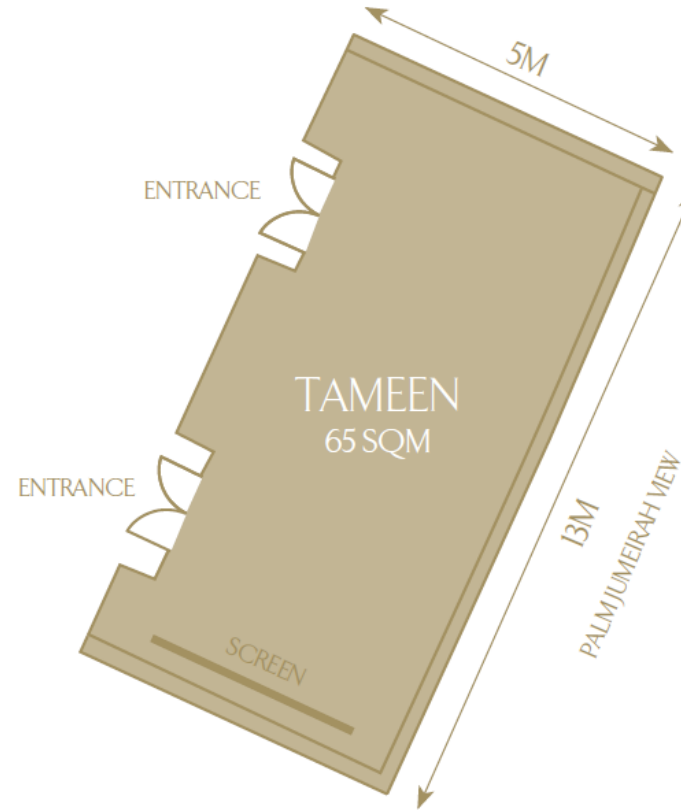

# AL FALAK BALLROOM

Venue	Area m <sup>2</sup>	Area sq. feet	Clear Height m/ft	Ceiling Height m/ft	Length m/ft	Width m	Theatre Front	Theatre Back	Classroom Front	Classroom Back	Cabaret	Boardroom	U-Shape	Round 10	Round 11	Cocktail
Al Falak Ballroom	30625	32964			17/55.7	17/55.7	-	250	-	110	136	40	50	220	242	300

# TAMEEN MAJLIS

Venue	Area m <sup>2</sup>	Area sq. feet	Clear Height m/ft	Ceiling Height m/ft	Length m/ft	Width m	Theatre Front	Theatre Back	Classroom Front	Classroom Back	Cabaret	Boardroom	U-Shape	Round 10	Round 11	Cocktail
Tameen	65	699.6	2.63/8.6	2.63/8.6	13/42.6	5/16.4	-	40	-	30	18	20	15	30	33	50

# SUHA BOARDROOM

Venue	Area m <sup>2</sup>	Area sq. feet	Clear Height m/ft	Ceiling Height m/ft	Length m/ft	Width m	Theatre Front	Theatre Back	Classroom Front	Classroom Back	Cabaret	Boardroom	U-Shape	Round 10	Round 11	Cocktail
Suha	96.2	1035.4	2.63/8.6		14.8/48.5	6.5/21.3	-	55	-	40	40	30	30	50	55	60

# SCAPE RESTAURANT & LOUNGE

BURJ AL ARAB™  
Jumeirah

Venue	Area m <sup>2</sup>	Area sq. feet	Clear Height m/ft	Ceiling Height m/ft	Length m/ft	Width m	Theatre Front	Theatre Back	Classroom Front	Classroom Back	Cabaret	Boardroom	U-Shape	Round 10	Round 11	Cocktail
Scape Lounge (Outdoor)																Existing setup - 180
Scape Restaurant (Outdoor)																Existing setup - 90
Scape Restaurant (Indoor)																Existing setup - 90
Scape Restaurant (Indoor & Outdoor)																Existing setup - 180