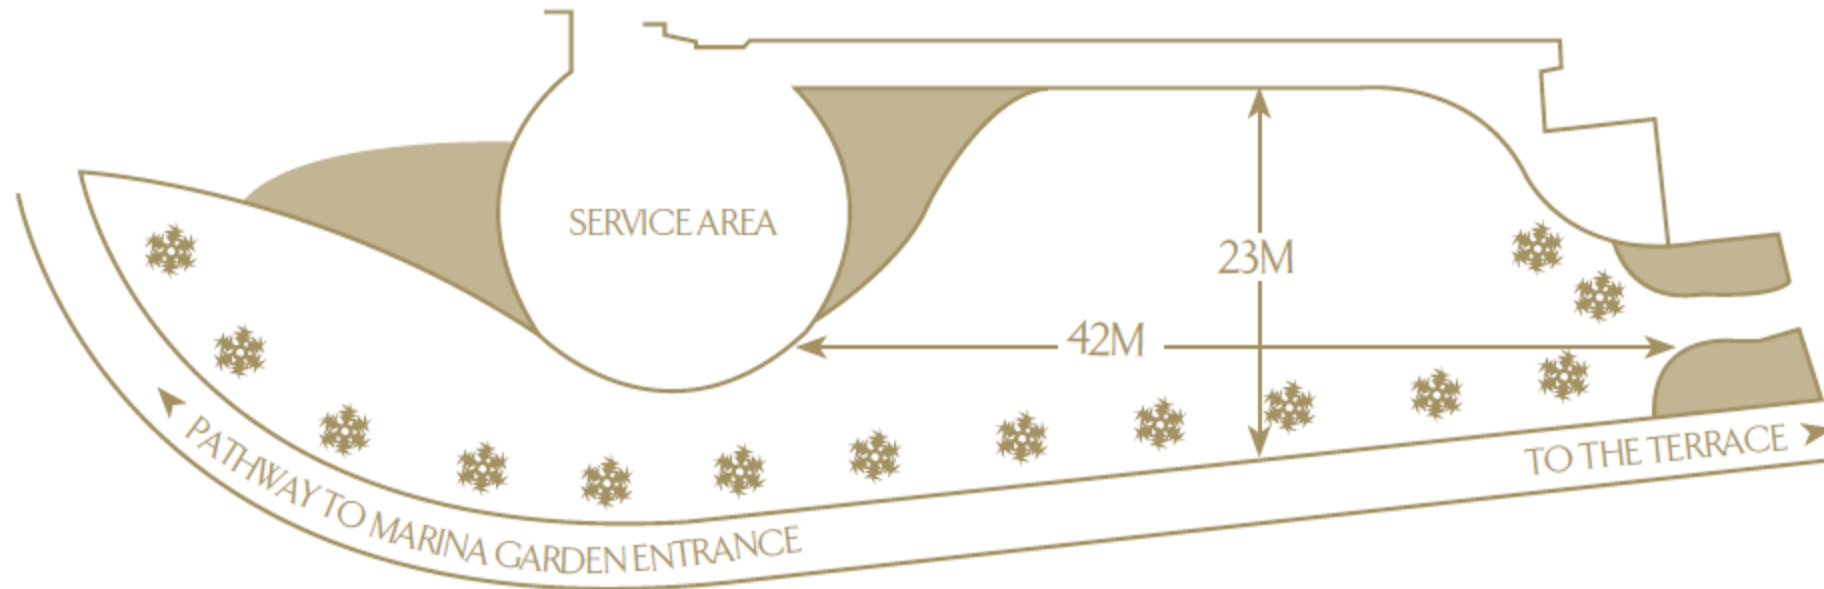

# TAMEEN MAJLIS

Venue	Area m <sup>2</sup>	Area sq. feet	Clear Height m/ft	Ceiling Height m/ft	Length m/ft	Width m	Theatre Front	Theatre Back	Classroom Front	Classroom Back	Cabaret	Boardroom	U-Shape	Round 10	Round 11	Cocktail
Tameen	65	699.6	2.63/8.6	2.63/8.6	13/42.6	5/16.4	-	40	-	30	18	20	15	30	33	50

# SUHA BOARDROOM

Venue	Area m <sup>2</sup>	Area sq. feet	Clear Height m/ft	Ceiling Height m/ft	Length m/ft	Width m	Theatre Front	Theatre Back	Classroom Front	Classroom Back	Cabaret	Boardroom	U-Shape	Round 10	Round 11	Cocktail
Suha	96.2	1035.4	2.63/8.6		14.8/48.5	6.5/21.3	-	55	-	40	40	30	30	50	55	60

# PALM GARDEN

Venue	Area m <sup>2</sup>	Area sq. feet	Clear Height m/ft	Ceiling Height m/ft	Length m/ft	Width m	Theatre Front	Theatre Back	Classroom Front	Classroom Back	Cabaret	Boardroom	U-Shape	Round I/O	Round II	Cocktail
Palm Garden	-	-	-	-	-	-	120	120	-	-	80	22	25	80	88	150

# MARINA GARDEN

Venue	Area m <sup>2</sup>	Area sq. feet	Clear Height m/ft	Ceiling Height m/ft	Length m/ft	Width m	Theatre Front	Theatre Back	Classroom Front	Classroom Back	Cabaret	Boardroom	U-Shape	Round IO	Round II	Cocktail
Marina Garden	966	10397.9	-	-	23/75.4	42/137.7	350	350	-	-	280	56	60	350	385	400