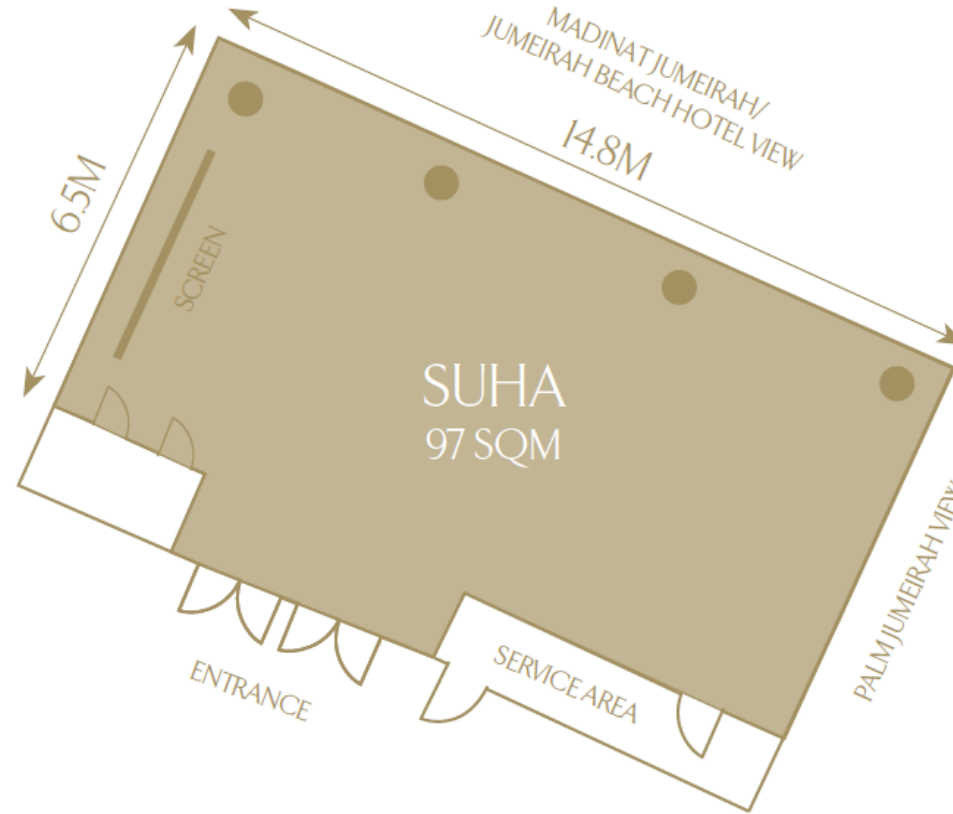

# AL FALAK BALLROOM

Venue	Area m <sup>2</sup>	Area sq. feet	Clear Height m/ft	Ceiling Height m/ft	Length m/ft	Width m	Theatre Front	Theatre Back	Classroom Front	Classroom Back	Cabaret	Boardroom	U-Shape	Round 10	Round 11	Cocktail
Al Falak Ballroom	30625	32964			17/55.7	17/55.7	-	250	-	110	136	40	50	220	242	300

# TAMEEN MAJLIS

Venue	Area m <sup>2</sup>	Area sq. feet	Clear Height m/ft	Ceiling Height m/ft	Length m/ft	Width m	Theatre Front	Theatre Back	Classroom Front	Classroom Back	Cabaret	Boardroom	U-Shape	Round 10	Round 11	Cocktail
Tameen	65	699.6	2.63/8.6	2.63/8.6	13/42.6	5/16.4	-	40	-	30	18	20	15	30	33	50

# SUHA BOARDROOM

Venue	Area m <sup>2</sup>	Area sq. feet	Clear Height m/ft	Ceiling Height m/ft	Length m/ft	Width m	Theatre Front	Theatre Back	Classroom Front	Classroom Back	Cabaret	Boardroom	U-Shape	Round 10	Round 11	Cocktail
Suha	96.2	1035.4	2.63/8.6		14.8/48.5	6.5/21.3	-	55	-	40	40	30	30	50	55	60

# SCAPE RESTAURANT & LOUNGE

BURJ AL ARAB™  
Jumeirah

Venue	Area m <sup>2</sup>	Area sq. feet	Clear Height m/ft	Ceiling Height m/ft	Length m/ft	Width m	Theatre Front	Theatre Back	Classroom Front	Classroom Back	Cabaret	Boardroom	U-Shape	Round 10	Round 11	Cocktail
Scape Lounge (Outdoor)																Existing setup - 180
Scape Restaurant (Outdoor)																Existing setup - 90
Scape Restaurant (Indoor)																Existing setup - 90
Scape Restaurant (Indoor & Outdoor)																Existing setup - 180