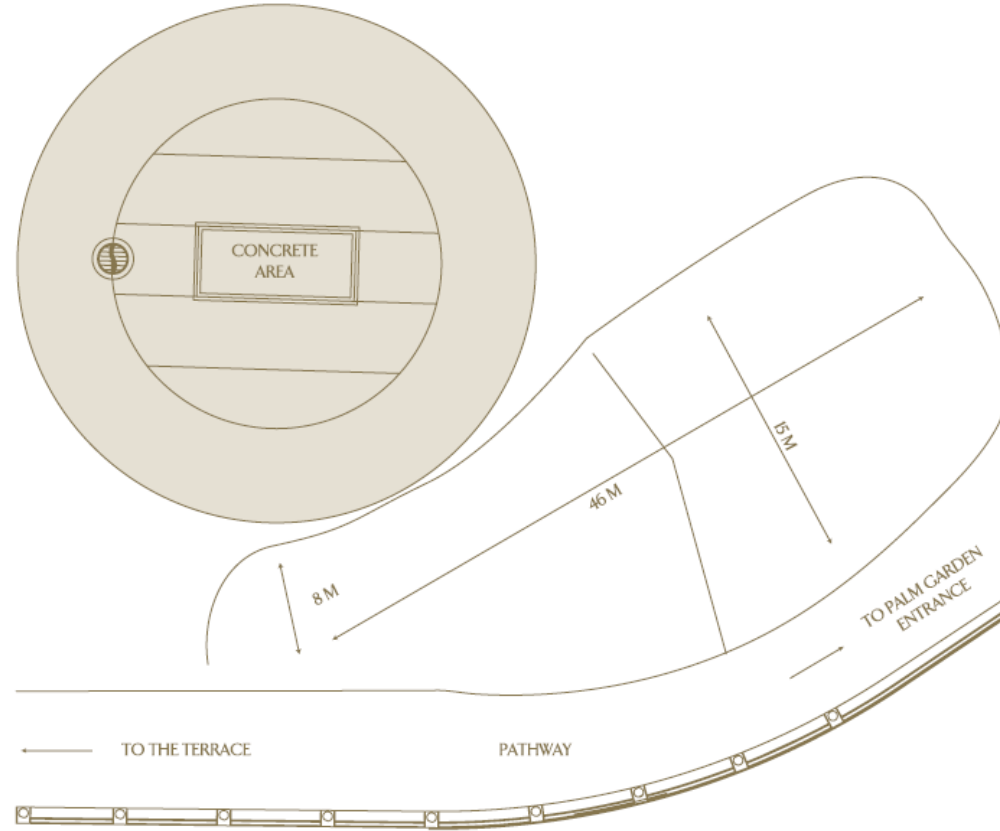

# AL FALAK BALLROOM

Venue	Area m <sup>2</sup>	Area sq. feet	Clear Height m/ft	Ceiling Height m/ft	Length m/ft	Width m	Theatre Front	Theatre Back	Classroom Front	Classroom Back	Cabaret	Boardroom	U-Shape	Round 10	Round 11	Cocktail
Al Falak Ballroom	30625	32964			17/55.7	17/55.7	-	250	-	110	136	40	50	220	242	300

# TAMEEN MAJLIS

Venue	Area m <sup>2</sup>	Area sq. feet	Clear Height m/ft	Ceiling Height m/ft	Length m/ft	Width m	Theatre Front	Theatre Back	Classroom Front	Classroom Back	Cabaret	Boardroom	U-Shape	Round 10	Round 11	Cocktail
Tameen	65	699.6	2.63/8.6	2.63/8.6	13/42.6	5/16.4	-	40	-	30	18	20	15	30	33	50

# SUHA BOARDROOM

Venue	Area m <sup>2</sup>	Area sq. feet	Clear Height m/ft	Ceiling Height m/ft	Length m/ft	Width m	Theatre Front	Theatre Back	Classroom Front	Classroom Back	Cabaret	Boardroom	U-Shape	Round 10	Round 11	Cocktail
Suha	96.2	1035.4	2.63/8.6		14.8/48.5	6.5/21.3	-	55	-	40	40	30	30	50	55	60

# PALM GARDEN

Venue	Area m <sup>2</sup>	Area sq. feet	Clear Height m/ft	Ceiling Height m/ft	Length m/ft	Width m	Theatre Front	Theatre Back	Classroom Front	Classroom Back	Cabaret	Boardroom	U-Shape	Round I/O	Round II	Cocktail
Palm Garden	-	-	-	-	-	-	120	120	-	-	80	22	25	80	88	150