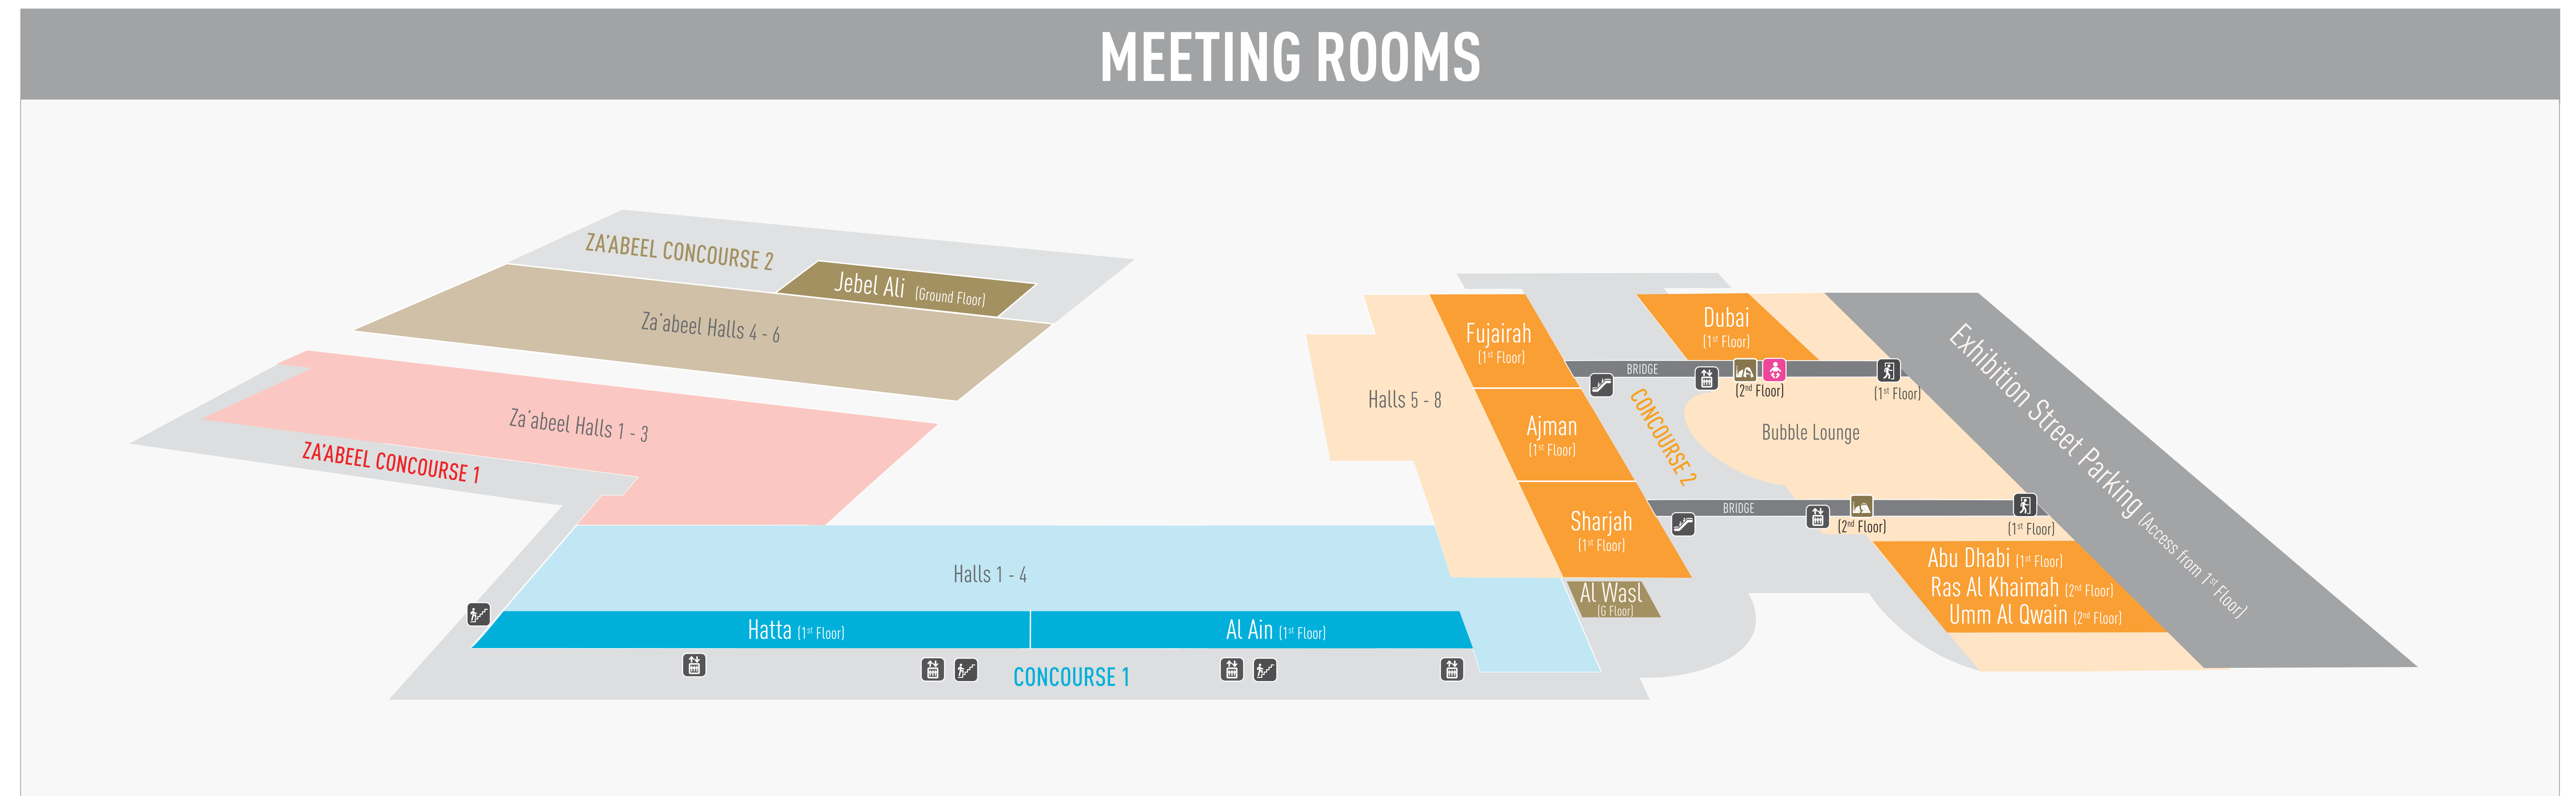

مركز دبي التجاري العالمي
DUBAI WORLD TRADE CENTRE

- ZA'ABEEL CONCOURSE 1**
- ZA'ABEEL CONCOURSE 2**
- CONCOURSE 1**
- CONCOURSE 2**

- FOOD & BEVERAGE**
- 2 LATTE Bistro Café
 - 5 Azzurro Pizzeria
 - 9 Caribou Coffee
 - 10 Salad Station
 - 13 I Love Juice
 - 17 Caffè Nero
 - 18 Japengo Café
 - 19 Burger Fuel
 - 20 Hatam (Arabic)
 - 21 Circle Café
 - 22 Sushi Counter
 - 23 (Coming Soon)
 - 24 Pizza Express
 - 25 Chez Michel (Arabic)
 - 26 Café Arena
 - 28 McGettigan's (Irish)

- SERVICES**
- 1 Tijori (Dubai Bank)
 - 3 Dollar Rent A Car
 - 4 Airlink International (Freight Forwarders)
 - 6 Xpress Clinic (Medical Centre)
 - 7 DESCO (Printing & Designing Services)
 - 8 (Coming Soon)
 - 11 Camel Company (Gift Shop)
 - 12 Blooms (Florist)
 - 14 FedEx
 - 15 Emirates NBD Bank
 - 16 Adnan Jewellery
 - 30 Etisalat Telecom Shop
 - 31 Dubai Life Pharmacy
 - 32 Al Rostamani Intl. Exchange
 - 34 Last Minute Services
 - 36 Al Naboodah Cargo (Freight Forwarders)
 - 38 DWTC Weddings Showroom
 - 39 Emirates NBD Bank
 - 40 Emirates Post
 - 44 Minutes (Quick Repairs)

- Information Desk**
- The desk at Hall 1 is open only during events in the surrounding halls
- The desk in Za'abeel Concourse 2 is open only during events in Za'abeel Halls 4, 5, 6
- Washrooms (Men)**
- Washrooms (Ladies)**
- Prayer Room (Men)**
Additional prayer rooms in Za'abeel Hall 1 and Sheikh Saeed Hall 3
- Prayer Room (Ladies)**
Additional prayer rooms in Trade Centre Arena and Za'abeel Hall 1
- Baby Room**
Additional baby changing facilities are available in the washrooms on the ground floor
- Events Plus (Exhibitor Services)**
Events Plus - DWTC's Exhibitor Services shop in Za'abeel Concourse is only open during exhibitions in Za'abeel Halls 4, 5, 6
- Escalators**
- Elevator**
- Staircase**
- Emergency Medical Services**
The facility in Za'abeel Concourse 2 is open only during events in Za'abeel Halls 4, 5, 6
- Entrance/Exit**