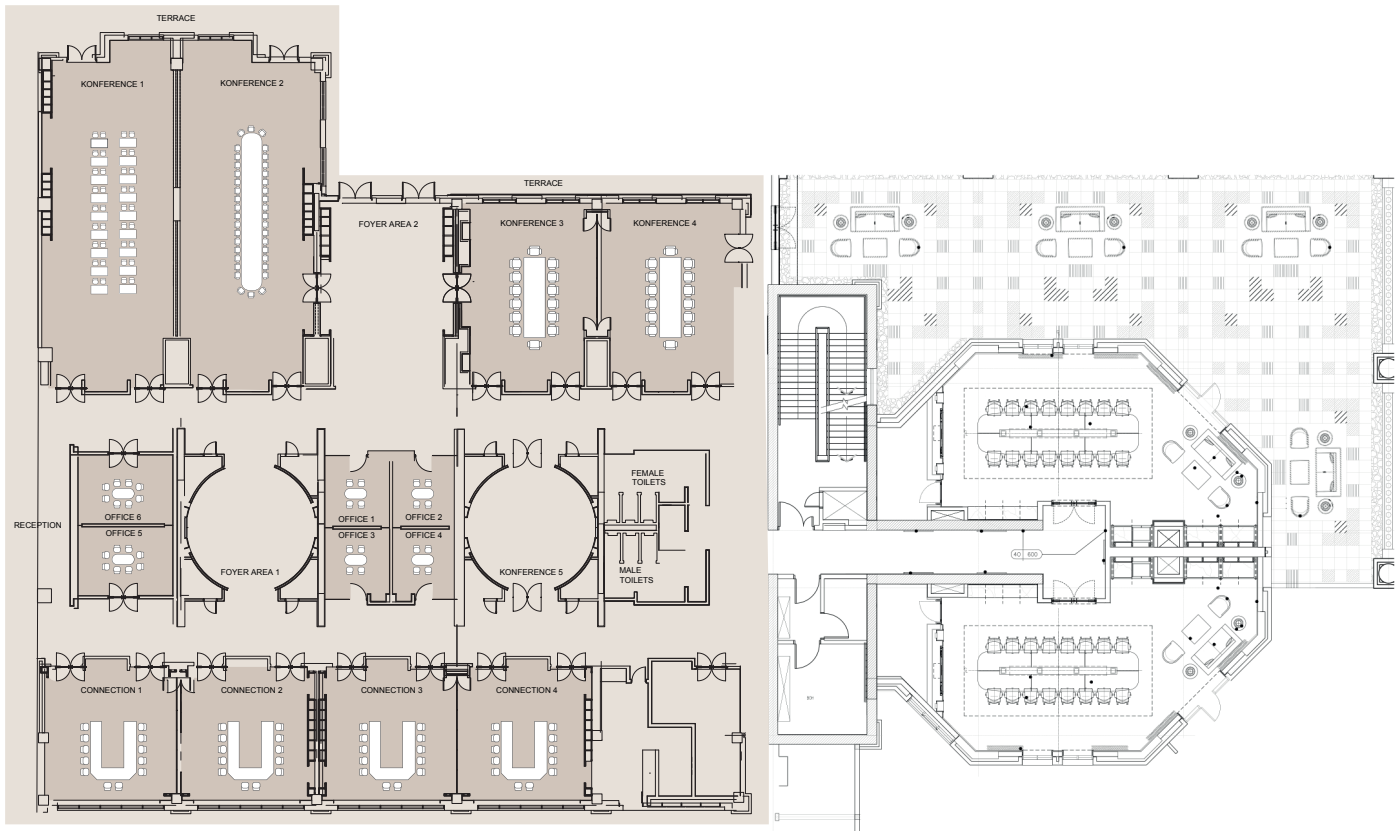

Meetings and Conference Rooms

Venue Meeting Rooms	Reception	Plated Sharing	Buffet	Cabaret Style	Theatre	Class Room	U-Shape	Board Room	H(M)	L(M)	W(M)	Area Sqm	Area Sqft
Konference 1	120	100	80	80	170	108	46	42	2.7	20.2	7.9	150	1615
Konference 2	120	100	100	80	170	108	46	42	2.7	20.2	7.9	150	1615
Konference 3	50	50	30	48	60	32	24	20	2.7	10.5	8.1	81	872
Konference 4	50	50	30	48	60	32	24	20	2.7	10.5	8.1	81	872
Konference 3 & 4	100	110	70	88	100	60	42	34	2.7	10.5	14.2	175.3	1887
Konference 5	30	20	-	21	36	18	15	10	2.7	-	-	52	560
Connection 1	40	40	-	32	50	24	18	18	2.4	7.4	8	58.8	633
Connection 2	40	40	-	32	50	24	18	18	2.4	7.4	8	61.7	664
Connection 3	40	40	-	32	50	24	18	18	2.4	7.4	8	61.7	664
Connection 4	40	40	-	32	50	24	18	18	2.4	7.4	8	58.8	633
Connection 1 & 2	80	80	60	72	100	60	30	30	2.4	7.4	16.4	120.9	1301
Connection 3 & 4	80	80	60	72	100	60	30	30	2.4	7.4	16.4	120.9	1301
Office 1	-	-	-	-	-	-	-	4	2.7	4.2	3.9	16.4	176
Office 2	-	-	-	-	-	-	-	4	2.7	4.2	3.9	16.4	176
Office 3	-	-	-	-	-	-	-	4	2.7	4.2	3.9	16.4	176
Office 4	-	-	-	-	-	-	-	4	2.7	4.2	3.9	16.4	176
Office 5	-	-	-	-	-	-	-	8	2.7	4.2	6.0	25.4	273.2
Office 6	-	-	-	-	-	-	-	8	2.7	4.2	6.0	25.4	273.2
Boardroom 1	-	-	-	-	-	-	-	16	2.8	12.8	5.9	72	775
Boardroom 2	-	-	-	-	-	-	-	16	2.8	12.8	5.9	72	775
Boardroom Terrace	100	-	-	-	-	-	-	-	-	-	-	224	2411
Outdoors													
Mosaic Chill	300	110	110	110	-	-	-	-	-	50	22.8	558	6006

Capacities are subject to change based on final set up requirements.