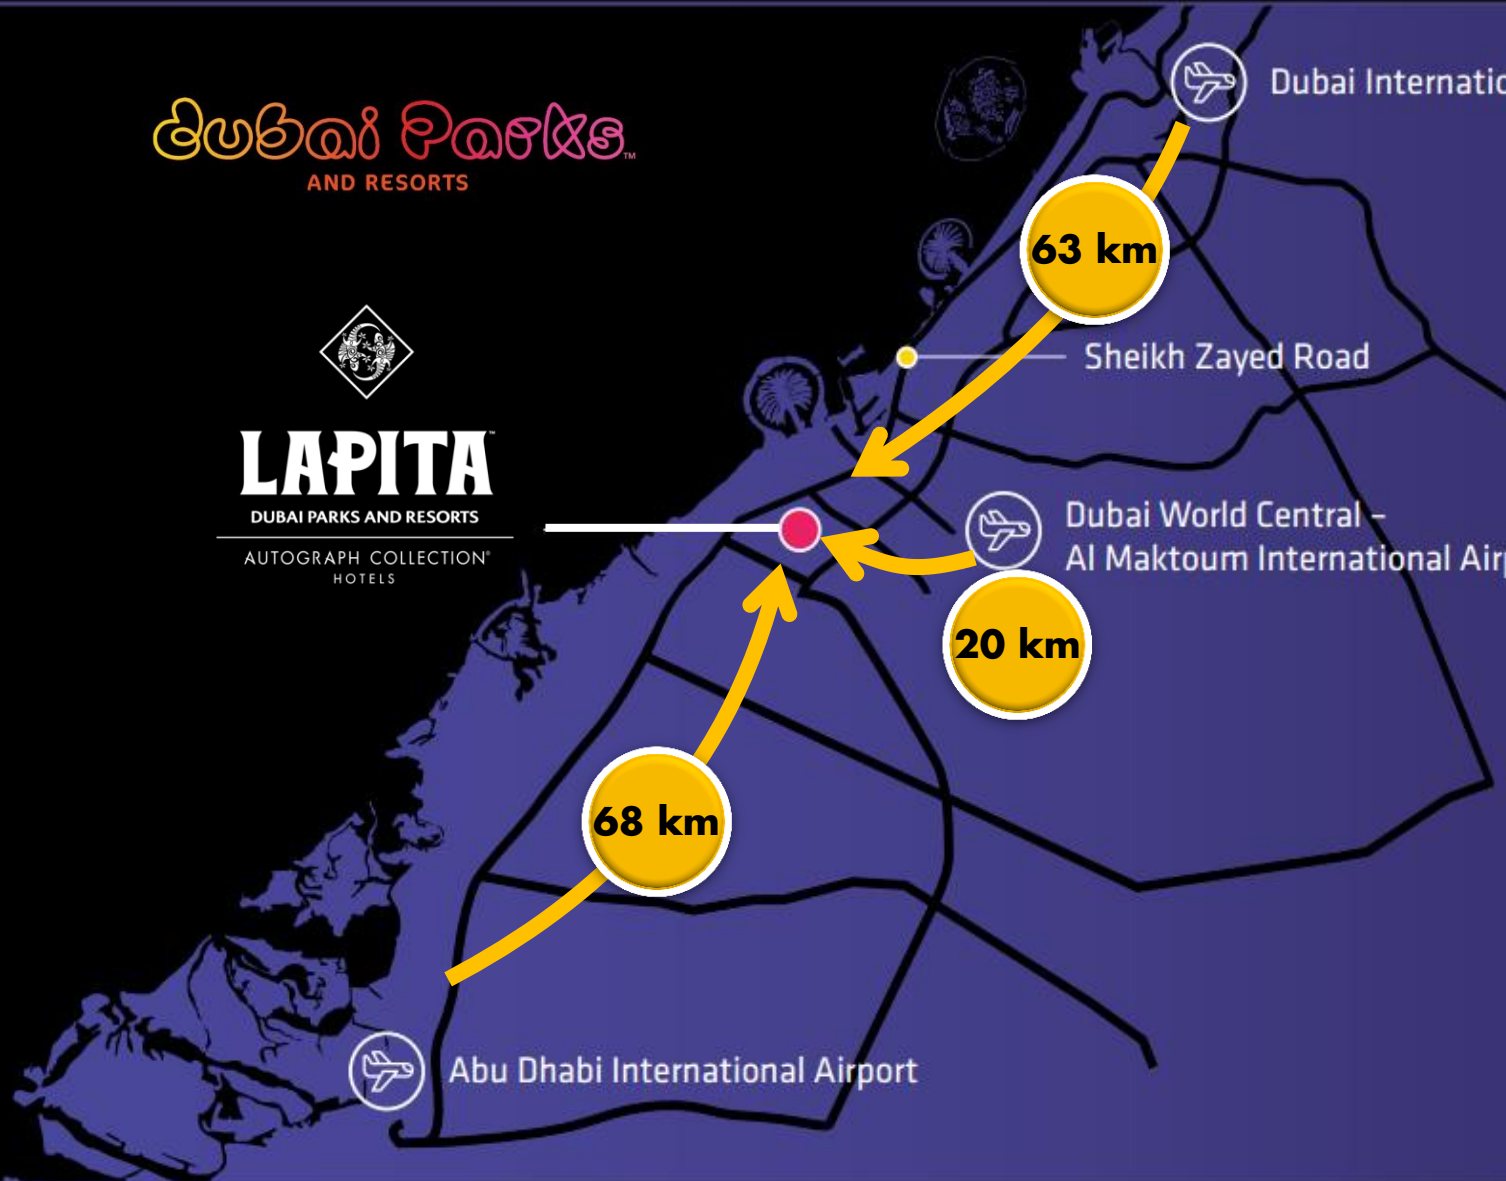

Abu Dhabi International Airport

68 km

20 km

Dubai World Central -
Al Maktoum International Airport

63 km

Dubai International Airport

Sheikh Zayed Road

motiongate™ DUBAI >

Bollywood PARKS™ DUBAI >

LEGOLAND® DUBAI >

LEGOLAND® WATER PARK >

RIVERLAND™ DUBAI >

LAPITA™ DUBAI >

3 Theme Parks and
1 Water Park
All in one incredible location

The image features a white background with decorative floral and scrollwork patterns in the corners. The top-left and bottom-right corners have light grey, stylized floral designs. The bottom-center has a larger, fainter version of the same floral design. The text is centered in a teal color.

MATI

CLUSTER FOUR

KUKUI

CLUSTER THREE

KOU

CLUSTER SIX

FALA

VILLAS

Lapita is a Polynesian themed hotel, located in the heart of Dubai Parks and Resorts

A hotel that is dedicated to families and friends who want to stay close to all the activities that the theme parks will be offering