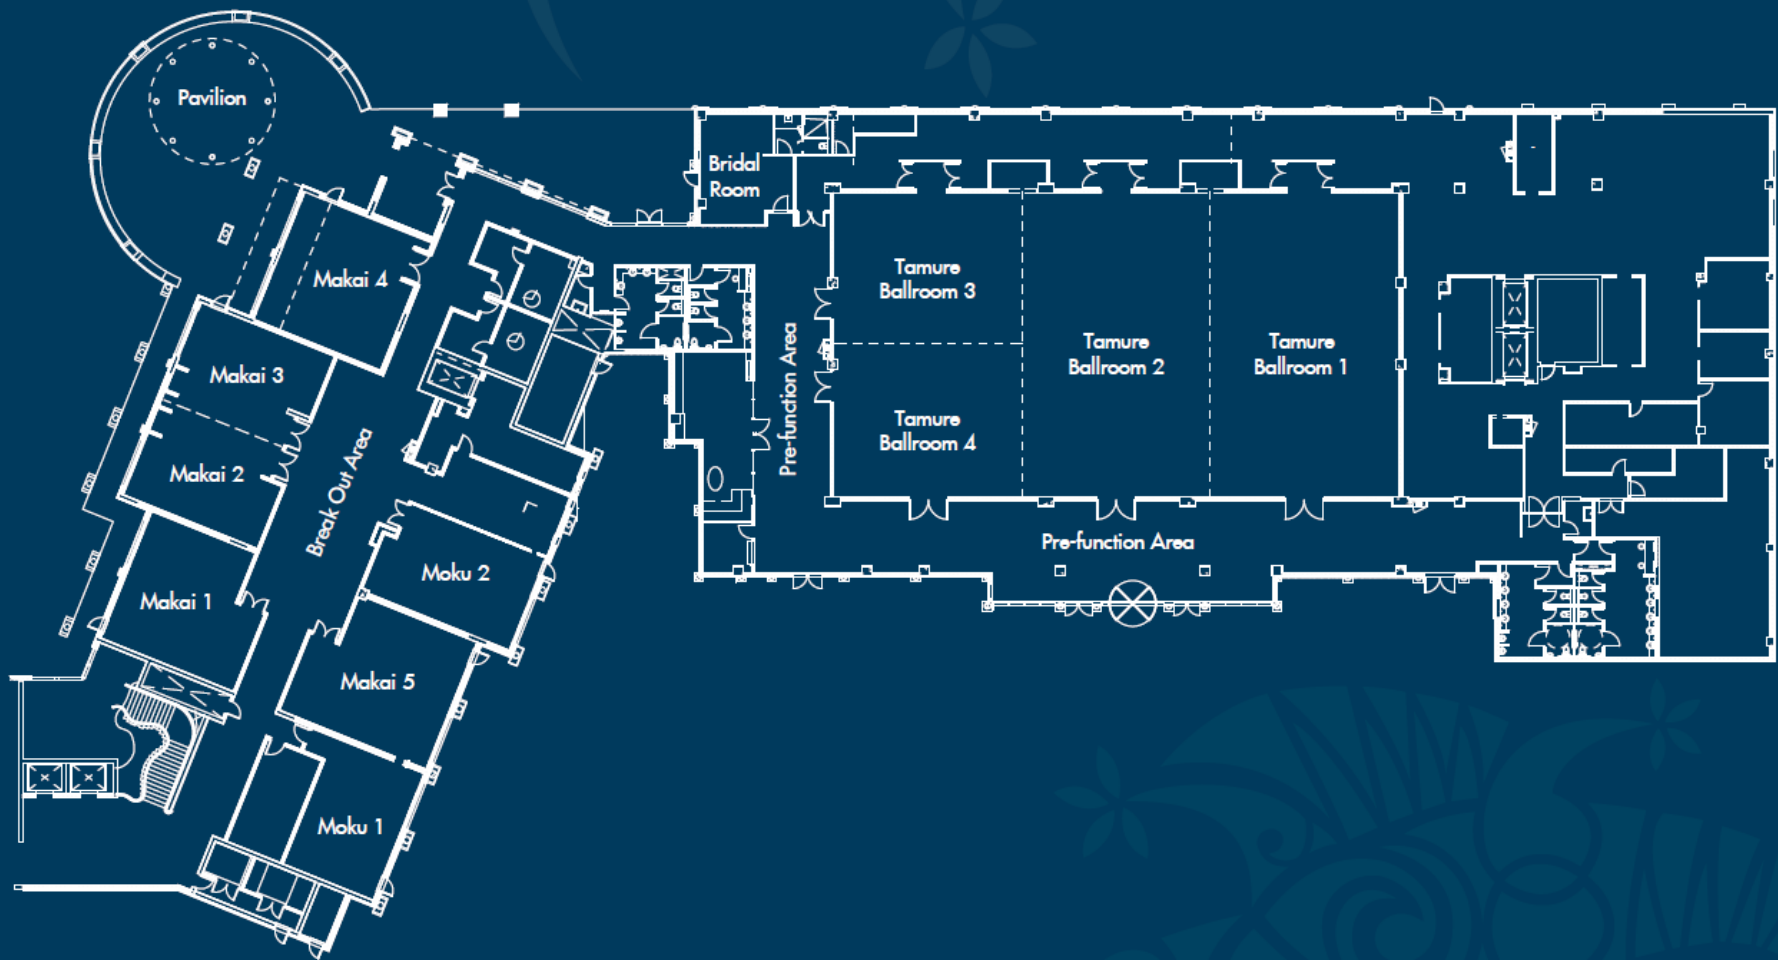

Experts in the art of play, we awaken
creativity and cultivate curiosity

MAHI
MAHI

The image features a white background with decorative floral and scrollwork patterns in a light gray color. These patterns are located in the top-left, top-right, and bottom-center areas, framing the central text. The patterns consist of stylized leaves, flowers, and swirling lines.

Grow with us and make memories

LUNA & NOVA

Meeting Space	Dimension (L.W.H) M	Foot Area Sq.ft	Foot Area Sq.M	Theater	Classroom	Conference	Ushape	Reception	Banquet
Tamure Ballroom	36X19.7X5.35	7642.63	710	750	500	104	88	1000+	450
Tamure Ballroom 1	12X19.7X5.35	2540.28	236	250	150	34	28	330	150
Tamure Ballroom 2	12X19.7X5.35	2540.28	236	250	150	34	28	330	150
Tamure Ballroom 3	12X9.8X5.35	1270.14	118	125	70	17	13	150	70
Tamure Ballroom 4	12X9.8X5.35	1270.14	118	125	70	17	13	150	70
Tamure Pre-Function	NA	3767.49	350	-	-	-	-	500	-
Makai 1	8.7X7.2X3.4	775.03	72	50	42	22	19	40	30
Makai 2*	6.5X8.9X3.4	624.33	58	32	25	14	11	40	25
Makai 3*	6.5X8.9X3.4	624.33	58	32	25	14	11	40	25
Makai 4	8.4X8.8X3.4	796.56	74	50	42	22	19	40	30
Makai 5	9.3X8.5X3.4	850.38	79	50	42	22	19	40	30
Moku 1	9.5X6.3X3.4	645.86	60	-	-	10	-	-	-
Moku 2	8.6X6.3X3.4	581.27	54	-	-	10	-	-	-
Pavilion	NA	2368.06	220	-	-	-	-	220	120